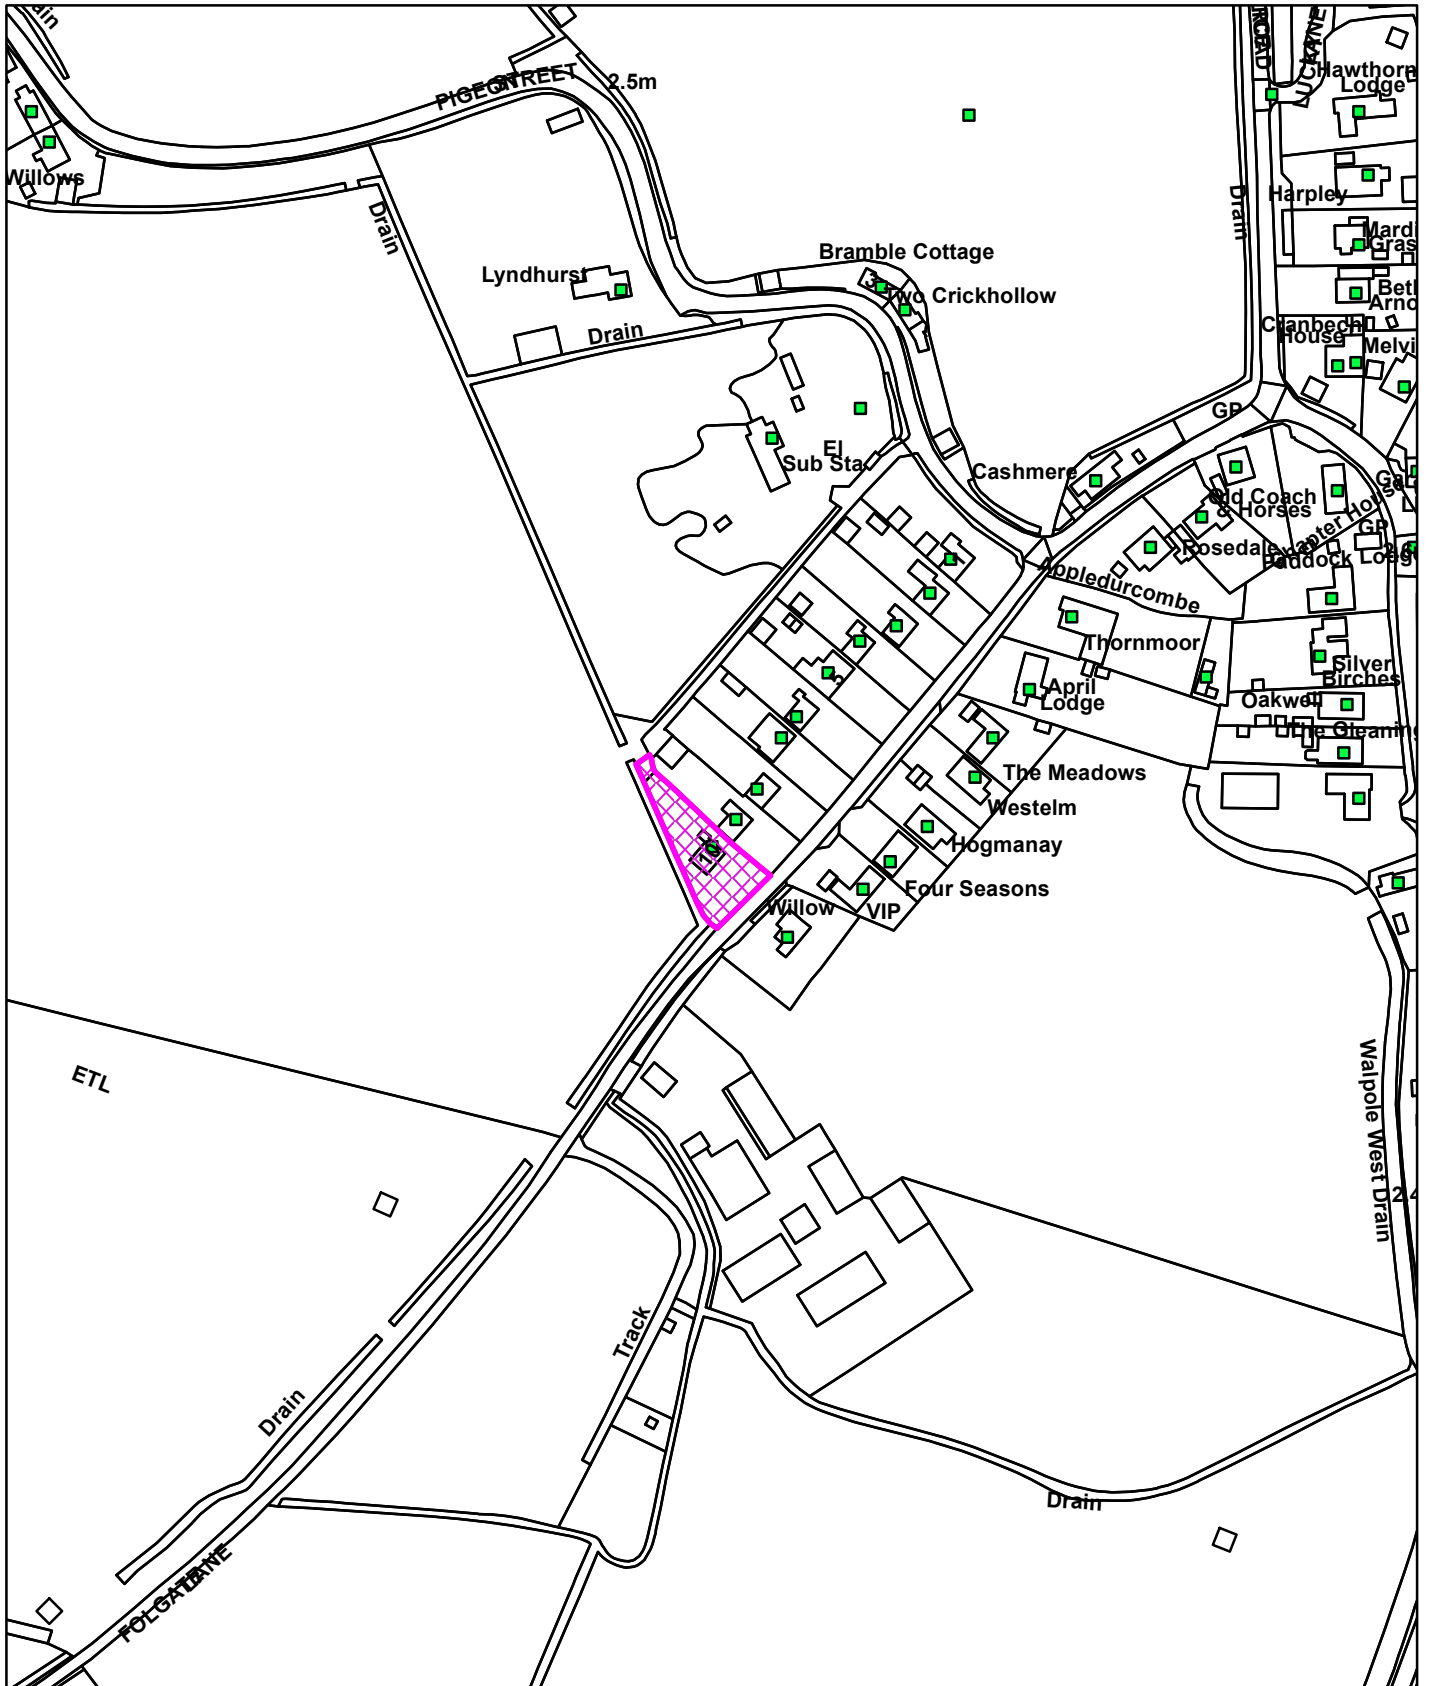

23/00265/CU

10 Folgate Lane Walpole St Andrew Wisbech PE14 7HY

© Crown copyright and database rights 2023
Ordnance Survey 100024314

20/06/2023